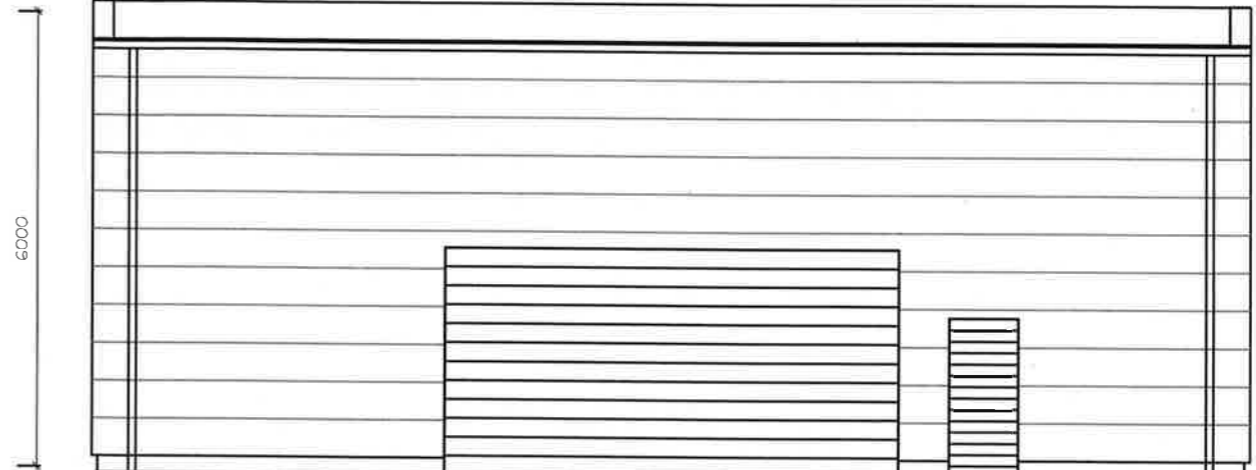

FRONT

REAR

SIDE

SIDE

16/1029/--

STOCKTON BOROUGH COUNCIL  
PLANNING  
13 MAY 2016  
DATE RECEIVED

STOCKTON BOROUGH COUNCIL  
PLANNING  
13 MAY 2016  
SCANNED

Plans for Proposed Alterations to Fairfield Garage, Stockton	
Proposed Elevations	
SCALE 1:100	
DATE	Oct 2015
DRGNO	Plan/4/-