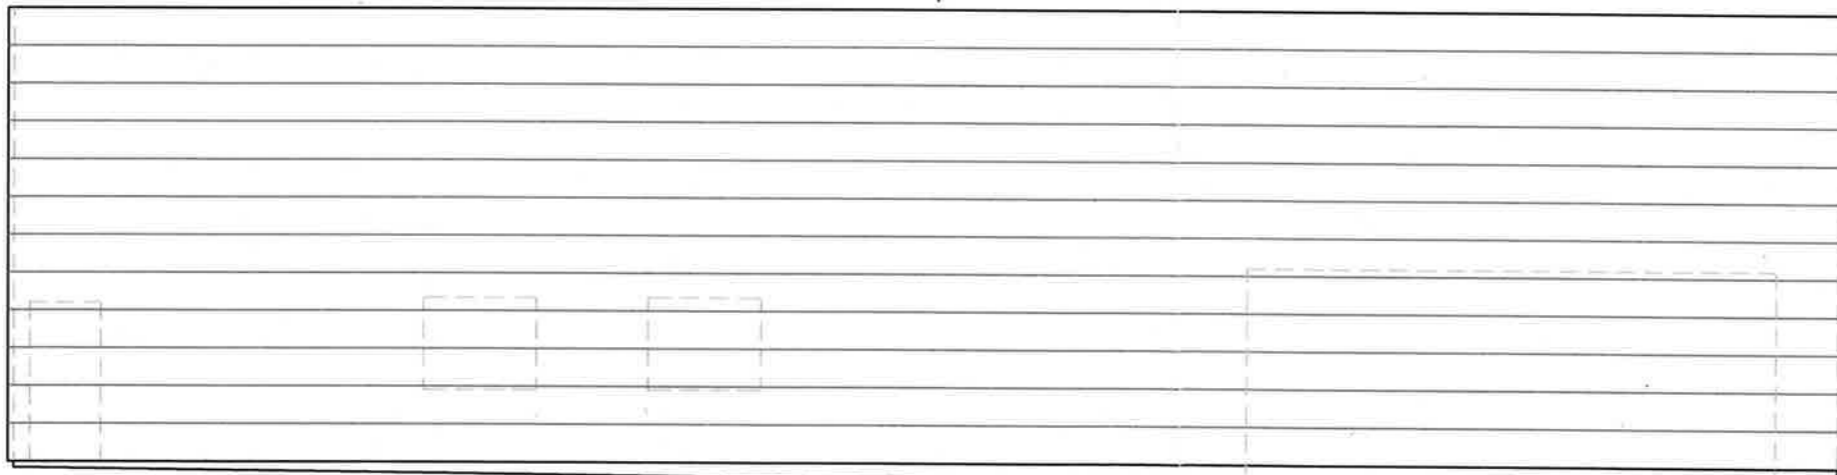

FRONT

REAR

SIDE

SIDE

16/1029/--

STOCKTON BOROUGH COUNCIL  
PLANNING  
13 MAY 2016  
DATE RECEIVED

STOCKTON BOROUGH COUNCIL  
PLANNING  
13 MAY 2016  
SCANNED

Plans for Proposed Alterations to Fairfield Garage, Stockton	
Proposed Elevations	
SCALE 1:100	
DATE	Oct 2015
DRGNO	Plan/4/-